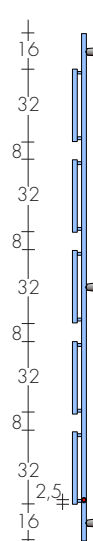

CROSS-RV WITH OVERLAPPING RECTANGLES

design Luigi Brembilla

A regular pattern of rectangles sitting one on top of another to create a most linear

heating element. It can be used as a heated towel rail or a purely decorative radiator to suit any room.

DIMENSIONS

Widths: 48/56/64/104/144 cm

Heights: 68/104/144/184/224 cm

Depths: 6 cm

Depth from wall: 10 cm

TECHNICAL DATA page 36

CROSS-RV 68-104

CROSS-RV 68-144

CROSS-RV 104-..

CROSS-RV 144-..

CROSS-RV 184-..

CROSS-RV 224-64

MODEL	HL cm	white sablé standard €	Δt 50 K watt	▲ ▼ t.c. •cm	Height H cm	Width L cm	Weight M Kg	Volume V dm ³	MIXED VERSION E.H.E cl.II with sleeve W €	
CROSS-RV	68-104	838,90	611	68	68	104	12,1	7,3	650	109,90
CROSS-RV	68-144	984,40	789	107	68	144	19,4	11,7	800	113,90
CROSS-RV	104-48	755,90	509	37	104	48	10,4	6,3	500	108,00
CROSS-RV	104-56	780,30	560	45	104	56	11,4	6,9	500	108,00
CROSS-RV	144-48	966,20	729	37	144	48	14,5	8,8	800	113,90
CROSS-RV	144-56	996,80	797	45	144	56	15,9	9,6	800	113,90
CROSS-RV	184-48	1177,80	923	37	184	48	19,4	11,7	900	117,00
CROSS-RV	184-56	1214,50	1005	45	184	56	21,1	12,8	900	117,00
CROSS-RV	184-64	1246,30	1071	45	184	64	22,5	13,6	1200	124,00
CROSS-RV	224-64	1314,50	1293	45	224	64	28,1	16,9	1200	124,00

OTHER DIMENSIONS on request

• Reverse Brem valves

Digital Thermostat p.243

STANDARD PRODUCTION

White "sablé" paintwork - White brackets M4

Tolerance ± 3mm - Air vent ø 1/8"

MAXIMUM OPERATING PRESSURE 4 BAR

PRODUCTION ON REQUEST