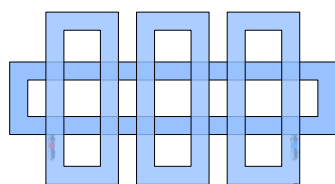

CROSS-RV WITH OVERLAPPING RECTANGLES

design Luigi Brembilla

A regular pattern of rectangles sitting one on top of another to create a most linear

heating element. It can be used as a heated towel rail or a purely decorative radiator to suit any room.

DIMENSIONS

Widths: 48/56/64/104/144 cm

Heights: 68/104/144/184/224 cm

Depths: 6 cm

Depth from wall: 10 cm

TECHNICAL DATA page 36

CROSS-RV 68-104

CROSS-RV 68-144

CROSS-RV 104-..

CROSS-RV 144-..

CROSS-RV 184-..

CROSS-RV 224-64

MODEL	HL cm	white sablé standard €	Δt 50 K watt	▲ ▼ t.c. •cm	Height H cm	Width L cm	Weight M Kg	Volume V dm ³	MIXED VERSION E.H.E cl.II with sleeve W €	
CROSS-RV	68-104	838,90	611	68	68	104	12,1	7,3	650	109,90
CROSS-RV	68-144	984,40	789	107	68	144	19,4	11,7	800	113,90
CROSS-RV	104-48	755,90	509	37	104	48	10,4	6,3	500	108,00
CROSS-RV	104-56	780,30	560	45	104	56	11,4	6,9	500	108,00
CROSS-RV	144-48	966,20	729	37	144	48	14,5	8,8	800	113,90
CROSS-RV	144-56	996,80	797	45	144	56	15,9	9,6	800	113,90
CROSS-RV	184-48	1177,80	923	37	184	48	19,4	11,7	900	117,00
CROSS-RV	184-56	1214,50	1005	45	184	56	21,1	12,8	900	117,00
CROSS-RV	184-64	1246,30	1071	45	184	64	22,5	13,6	1200	124,00
CROSS-RV	224-64	1314,50	1293	45	224	64	28,1	16,9	1200	124,00