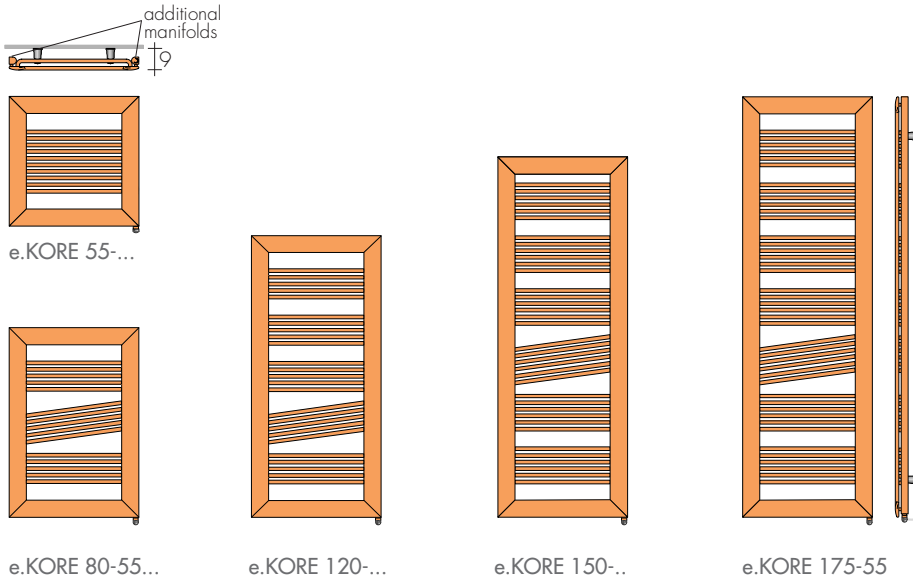

# e.KORE -e.KORE COR

design Luigi Brembilla

TECHNICAL DATA pages 140,142  
Other dimensions on request  
ELECTRIC KIT DATA page 244

TOWEL RAILS	+	chosen KIT	=	ELECTRIC TOWEL RAILS
standard white sablé or paint to Brem color list with extra		KIT RE Electric Heating Element KIT TE Digital Thermostat KIT RI Radio frequency receiver (thermostat excluded)		white sablé or chosen finish with chosen KIT