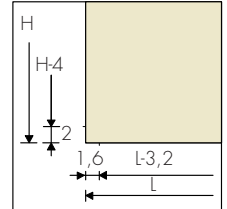

SPV - PLATT

SP-PLATT is a perfectly flat, smooth radiating plate. It comes in the simple horizontal version (SPV) or with radiating

plates fitted at the back in varying heights (SPLV). S-Platt plates are painted white sablé as standard; upon request, gloss,

satin-look or metallic shades and the new sablé finishes in the Brem color list. Ideal for artistic rendering, as requested

MODEL SPV..
horizontal plate

MODEL SPLV.. horizontal plate with
radiating fins at the back

TAPPING CENTRES

Vertical fittings
▲▽ t.c. = L-3,2 cm

Lateral fittings
▲▽ t.c. = H-4 cm
(extra)

Art. AS 70,40€

STANDARD FITTING
EG ø 1/2"