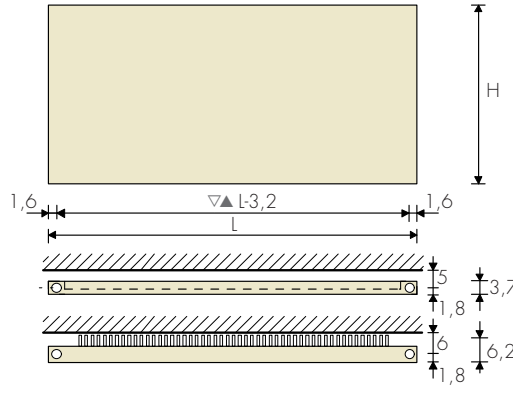

SPV - PLATT

SP-PLATT is a perfectly flat, smooth radiating plate. It comes in the simple horizontal version (SPV) or with radiating

plates fitted at the back in varying heights (SPLV). S-Platt plates are painted white sablé as standard; upon request, gloss,

satin-look or metallic shades and the new sablé finishes in the Brem color list. Ideal for artistic rendering, as requested

MODEL SPV..
horizontal plate

MODEL SPLV.. horizontal plate with
radiating fins at the back

TAPPING CENTRES

Vertical fittings
▲▽ t.c. = L-3,2 cm

Lateral fittings
▲▽ t.c. = H-4 cm
(extra)

Art. AS 70,40€

STANDARD FITTING
EG ø 1/2"